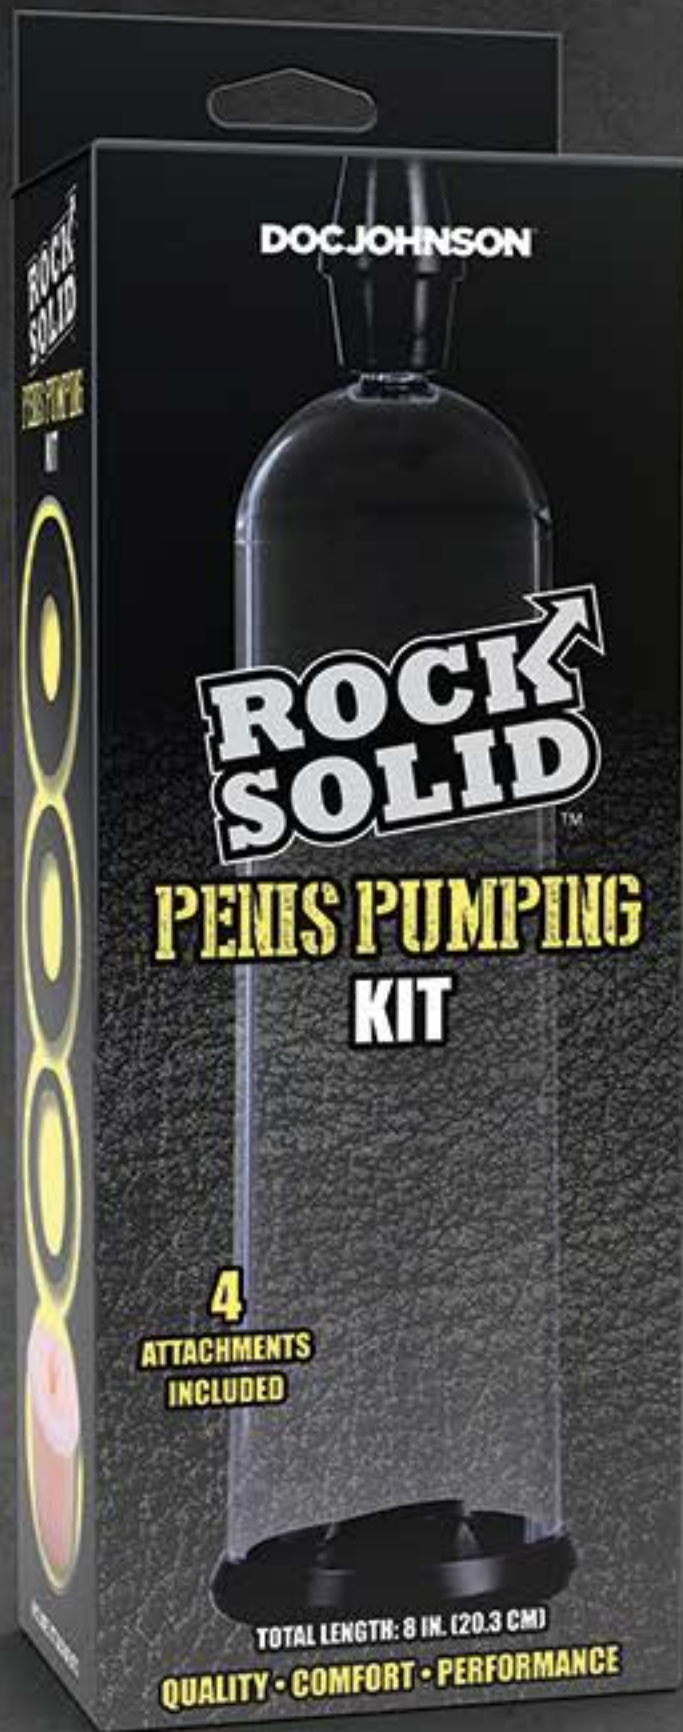

ROCK SOLID

QUALITY • COMFORT • PERFORMANCE

PENIS PUMPING KIT 3705-01-BX

Prepare yourself for bigger, thicker erections with Rock Solid's Manual Penis Pump. This pump comes with three interchangeable round silicone and one vulva sleeve for whatever tightness and feel is desired. The clear tube allows you to see your growth with each pull of the lever.

- Creates Thicker, Harder Erections • Clear Vacuum Cylinder
- 3 Soft Silicone Sleeves for Airtight Seal • 1 ULTRASKYN Vulva Sleeve
- Easy Pull Handle • Air Release Button for Fast, Safe Removal
- Phthalate-Free, Body-Safe