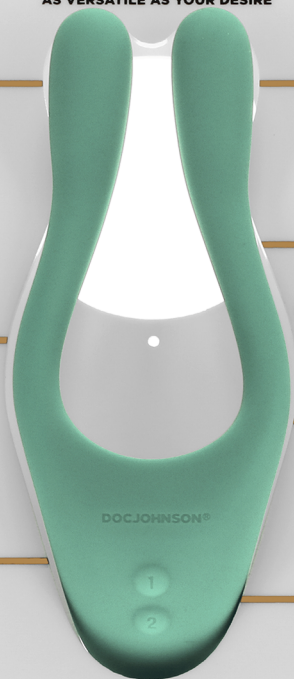

TRYST[™] v2

BENDABLE MULTI-EROGENOUS SILICONE MASSAGER

TAKE YOUR INTIMATE ADVENTURES TO THE NEXT LEVEL.

The TRYST line of rechargeable multi-use massagers, designed with all bodies in mind, is revolutionizing pleasure play. TRYST v2 features the same 3-motor design that made the original so popular, plus flexible silicone arms that bend and stay in position for a comfortable custom fit that targets every erogenous zone. A wireless remote control is included to make enjoyment of TRYST v2 interactive and effortless.

AS VERSATILE AS YOUR DESIRE

10 POWERFUL
VIBRATING
SETTINGS

1 STRONG MOTOR
IN EACH ARM

ARM & BASE
MOTORS WORK
INDEPENDENTLY

BENDABLE VIBRATING
ARMS HOLD SHAPE

CREATE
CUSTOM FIT

1 STRONG
MOTOR IN BASE

USB
RECHARGEABLE